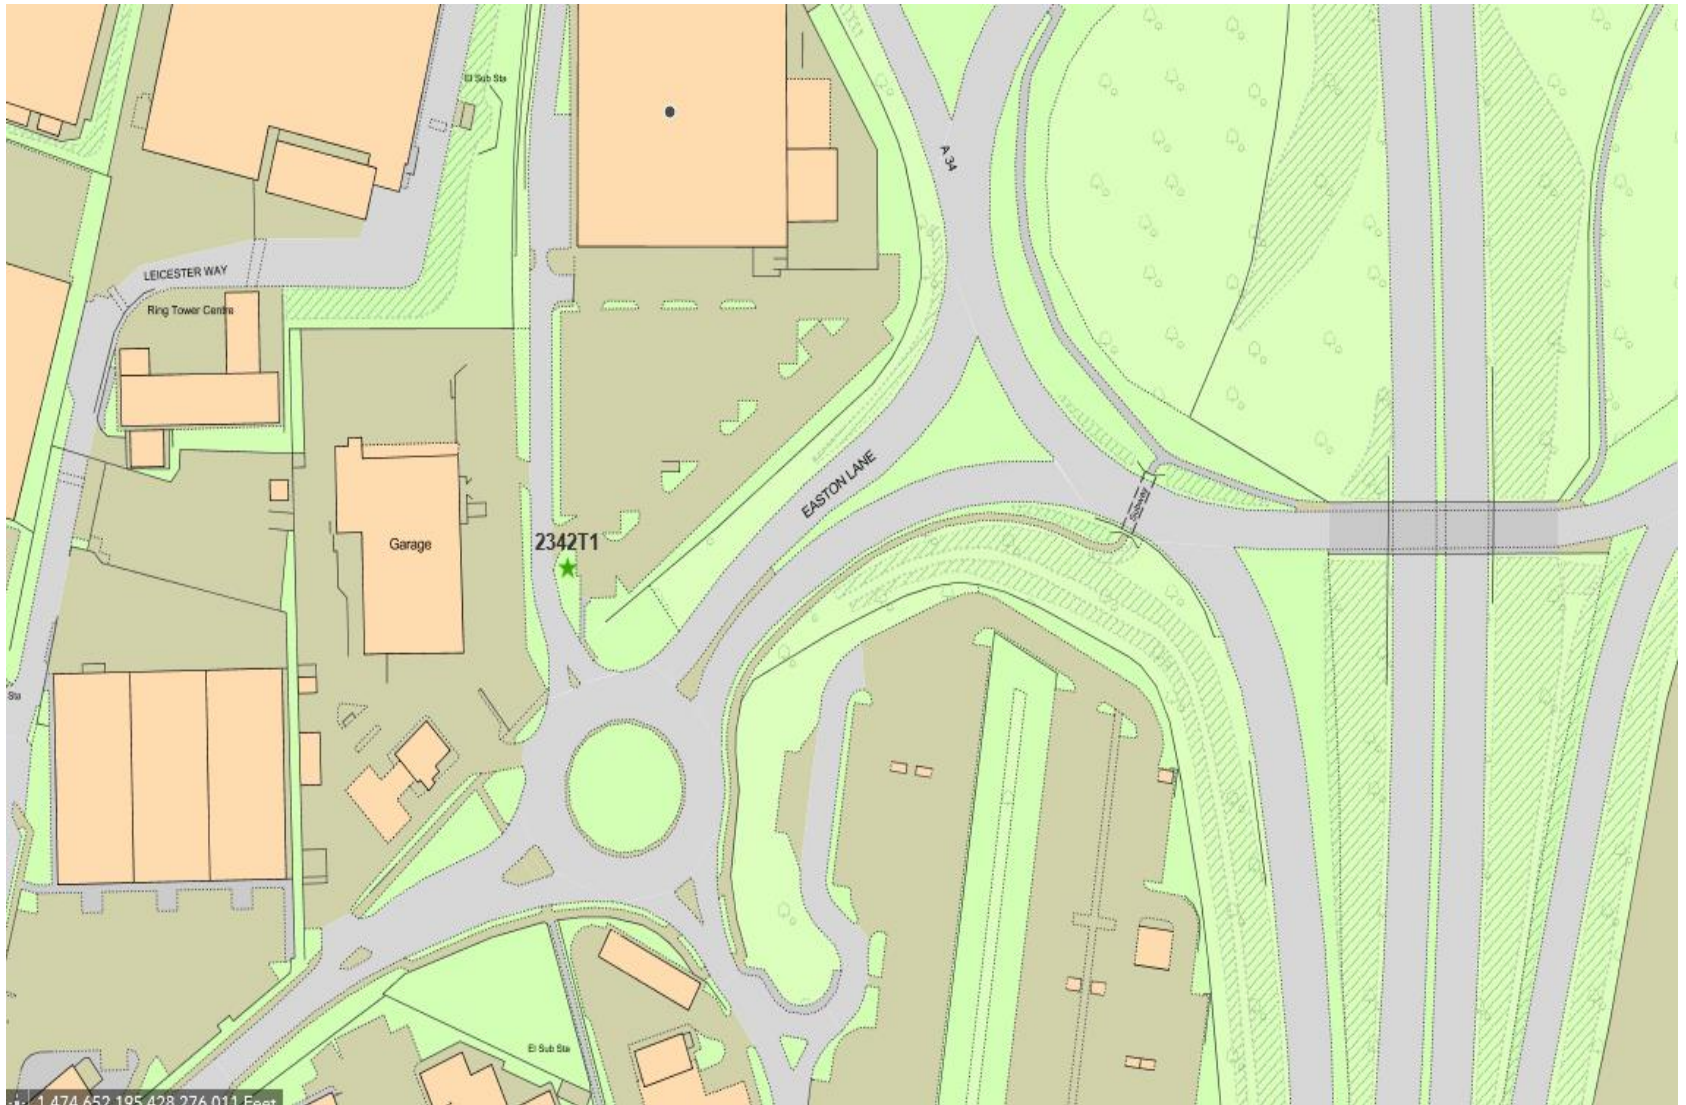

Confirmation of TPO 2342 Land at Homebase Easton Lane Winchester

0174 452 195/028 276 011 E-mail

1 435 095 804 428 157 521 5

Recommendation To confirm TPO 2342